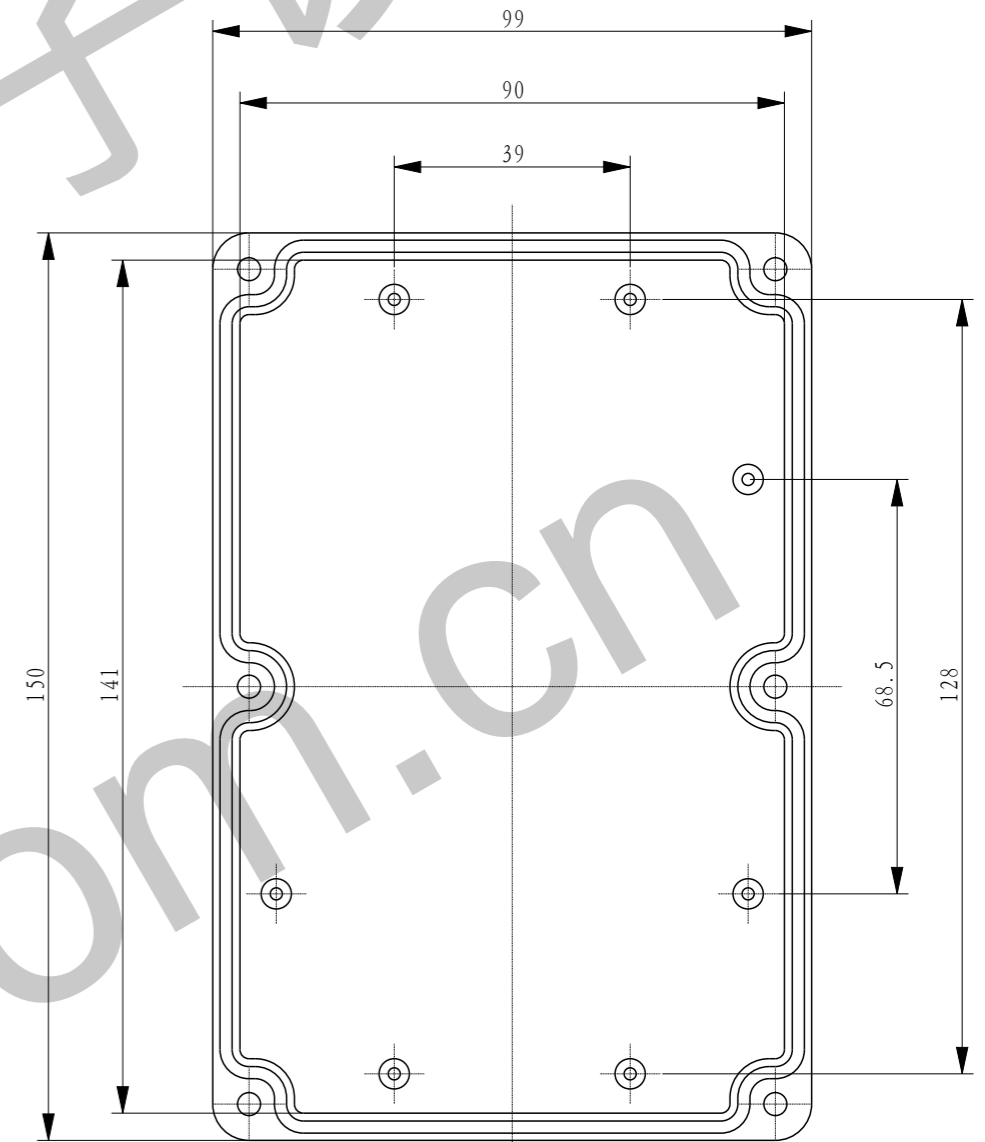

PROPRIETARY INFORMATION			REVISIONS					
THIS DRAWING IS THE PROPERTY OF REICON ENCLOSURES. DISCLOSURE OR REPRODUCTION OF THE INFORMATION ON THIS DRAWING IS PROHIBITED WITHOUT PRIOR WRITTEN CONSENT OF REICON ENCLOSURES.			E.C.O.	ZONE	REV.	DESCRIPTION	DATE	BY

http://www.reicon.com.cn	MATERIAL	ABS	APPROVALS	DATE	北京瑞康华泰电子设备有限公司 ReiCon BEIJING REICON ELECTRONICS EQUIPMENT CO., LTD.
	COLOR	Beige	DRAWN		
DO NOT SCALE DRAWING 部分图元可能未按比例绘制	THIS DRAWING IS ONLY FOR YOUR REFERENCE 图上尺寸仅供参考, 请以实际产品为准		CHECKED		TITLE
			CUSTOMER		JUNCTION BOXES
			DIMENSIONS ARE IN MILLIMETER		DWG. NO.
					01.057A
					REV.
					PROJECTION TYPE
					1 OF 1
					SHEET
					1 OF 1
					SIZE
					A3