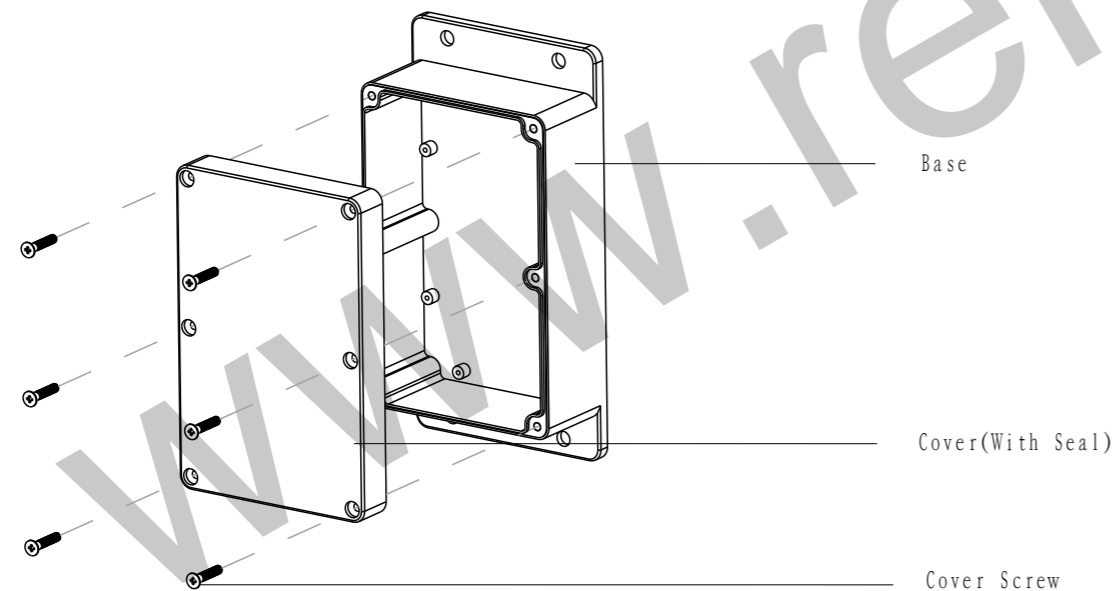

PROPRIETARY INFORMATION			REVISIONS					
THIS DRAWING IS THE PROPERTY OF REICON ENCLOSURES. DISCLOSURE OR REPRODUCTION OF THE INFORMATION ON THIS DRAWING IS PROHIBITED WITHOUT PRIOR WRITTEN CONSENT OF REICON ENCLOSURES.			E.C.O.	ZONE	REV.	DESCRIPTION	DATE	BY

http://www.reicon.com.cn	MATERIAL	ABS	APPROVALS	DATE	北京瑞康华泰电子设备有限公司 ReiCon BEIJING REICON ELECTRONICS EQUIPMENT CO., LTD.
	COLOR	Beige	DRAWN		
DO NOT SCALE DRAWING 部分图元可能未按比例绘制	THIS DRAWING IS ONLY FOR YOUR REFERENCE 图上尺寸仅供参考, 请以实际产品为准		CHECKED		TITLE
			CUSTOMER		JUNCTION BOXES
			DIMENSIONS ARE IN MILLIMETER		DWG. NO.
					01.057A
					REV.
					PROJECTION TYPE
					1 OF 1
					SHEET
					1 OF 1
					SIZE
					A3