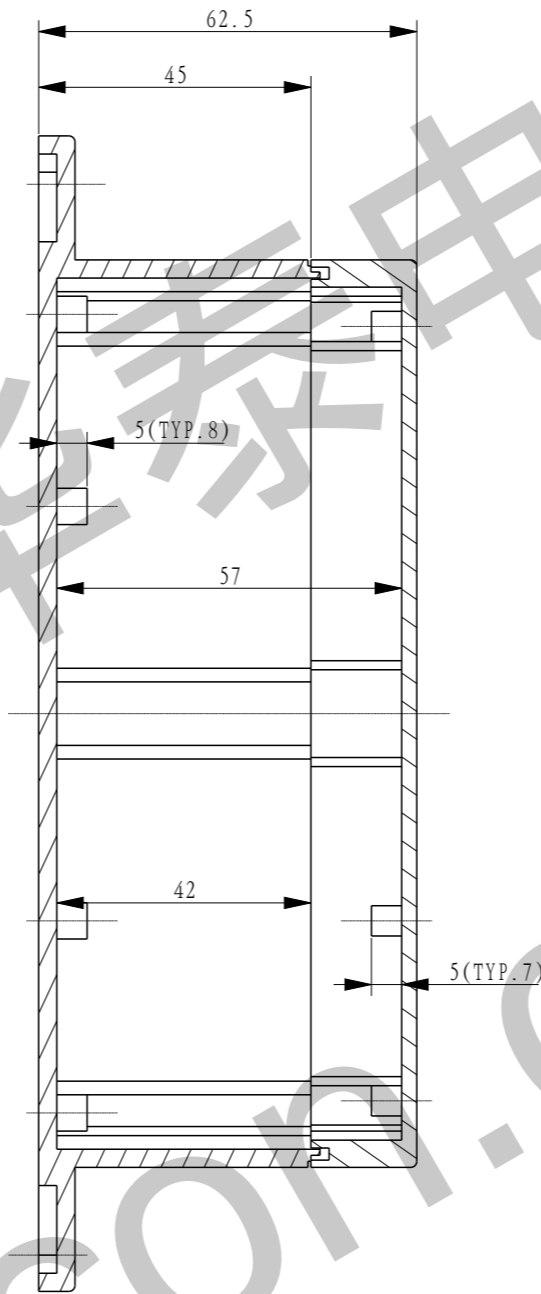

PROPRIETARY INFORMATION			REVISIONS					
THIS DRAWING IS THE PROPERTY OF REICON ENCLOSURES. DISCLOSURE OR REPRODUCTION OF THE INFORMATION ON THIS DRAWING IS PROHIBITED WITHOUT PRIOR WRITTEN CONSENT OF REICON ENCLOSURES.			E.C.O.	ZONE	REV.	DESCRIPTION	DATE	BY

http://www.reicon.com.cn	MATERIAL	ABS	APPROVALS	DATE	北京瑞康华泰电子设备有限公司 ReiCon BEIJING REICON ELECTRONICS EQUIPMENT CO., LTD.
	COLOR	Beige	DRAWN		
DO NOT SCALE DRAWING 部分图元可能未按比例绘制	THIS DRAWING IS ONLY FOR YOUR REFERENCE 图上尺寸仅供参考, 请以实际产品为准		CHECKED		TITLE
			CUSTOMER		JUNCTION BOXES
			DIMENSIONS ARE IN MILLIMETER		DWG. NO.
					01.057A
					REV.
					PROJECTION TYPE
					1 OF 1
					SHEET
					1 OF 1
					SIZE
					A3