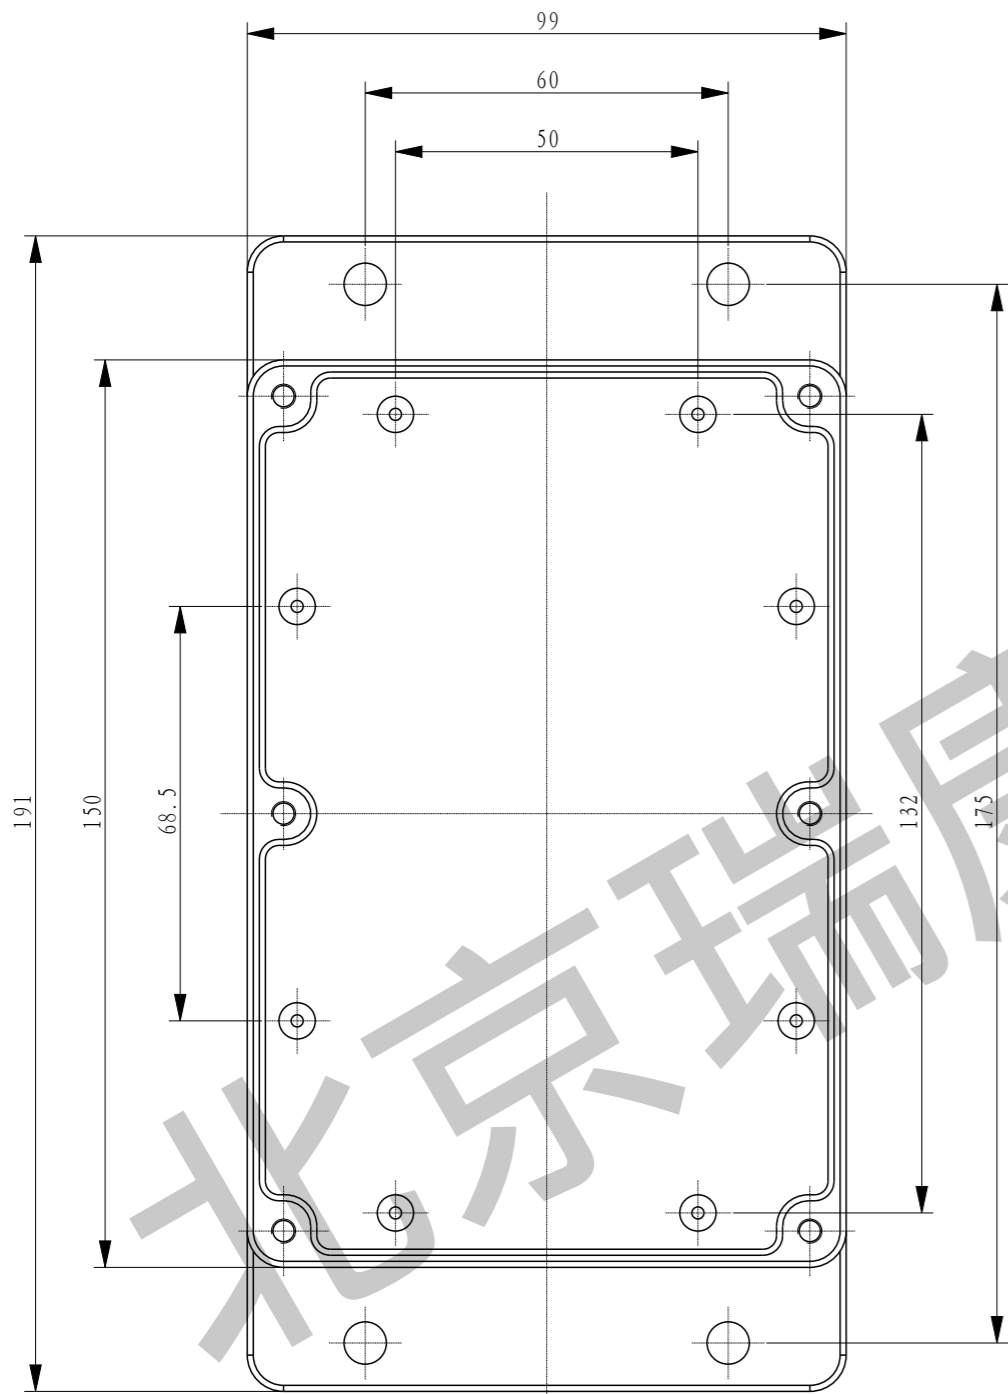

PROPRIETARY INFORMATION			REVISIONS					
THIS DRAWING IS THE PROPERTY OF REICON ENCLOSURES. DISCLOSURE OR REPRODUCTION OF THE INFORMATION ON THIS DRAWING IS PROHIBITED WITHOUT PRIOR WRITTEN CONSENT OF REICON ENCLOSURES.			E.C.O.	ZONE	REV.	DESCRIPTION	DATE	BY

http://www.reicon.com.cn	MATERIAL	ABS	APPROVALS	DATE	北京瑞康华泰电子设备有限公司 ReiCon BEIJING REICON ELECTRONICS EQUIPMENT CO., LTD.
	COLOR	Beige	DRAWN		
DO NOT SCALE DRAWING 部分图元可能未按比例绘制	THIS DRAWING IS ONLY FOR YOUR REFERENCE 图上尺寸仅供参考, 请以实际产品为准		CHECKED		TITLE
			CUSTOMER		JUNCTION BOXES
			DIMENSIONS ARE IN MILLIMETER		DWG. NO.
					01.057A
					REV.
					PROJECTION TYPE
					1 OF 1
					SHEET
					1 OF 1
					SIZE
					A3