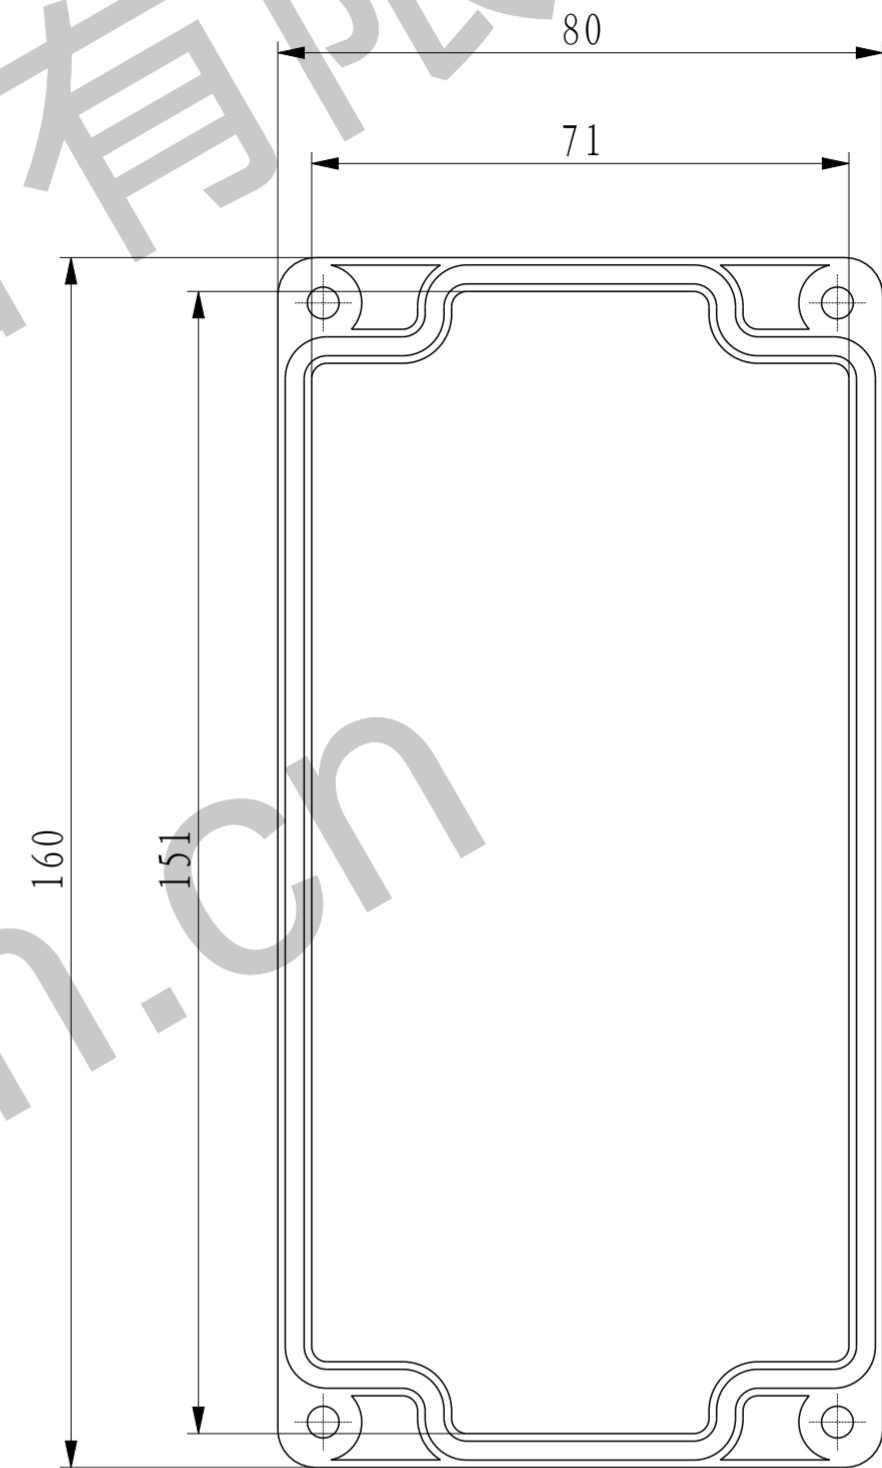

PROPRIETARY INFORMATION
 THIS DRAWING IS THE PROPERTY OF REICON ENCLOSURES.
 DISCLOSURE OR REPRODUCTION OF THE INFORMATION ON
 THIS DRAWING IS PROHIBITED WITHOUT PRIOR WRITTEN
 CONSENT OF REICON ENCLOSURES.

1			REVISIONS		
E.C.O.	ZONE	REV.	DESCRIPTION	DATE	BY

Top View With Removed Cover

Section View Of ASM.

Inside View Of Cover

http://www.reicon.com.cn	MATERIAL	ABS/PC	APPROVALS	DATE	北京瑞康华泰电子设备有限公司 REICON BEIJING REICON ELECTRONICS EQUIPMENT CO., LTD.
	COLOR	Beige	DRAWN	CHECKED	
DO NOT SCALE DRAWING 部分图元可能未按比例绘制	THIS DRAWING IS ONLY FOR YOUR REFERENCE 图上尺寸仅供参考, 请以实际产品为准		CUSTOMER	TITLE	
	DIMENSIONS ARE IN MILLIMETER			DWG. NO.	REV.
			1		北京瑞康华泰电子设备有限公司 REICON BEIJING REICON ELECTRONICS EQUIPMENT CO., LTD.
			1		JUNCTION BOXES
			1		DWG. NO. 01.001B/01.001S
			1		PROJECTION TYPE
			1		SHEET 1 OF 1
			1		SIZE A2