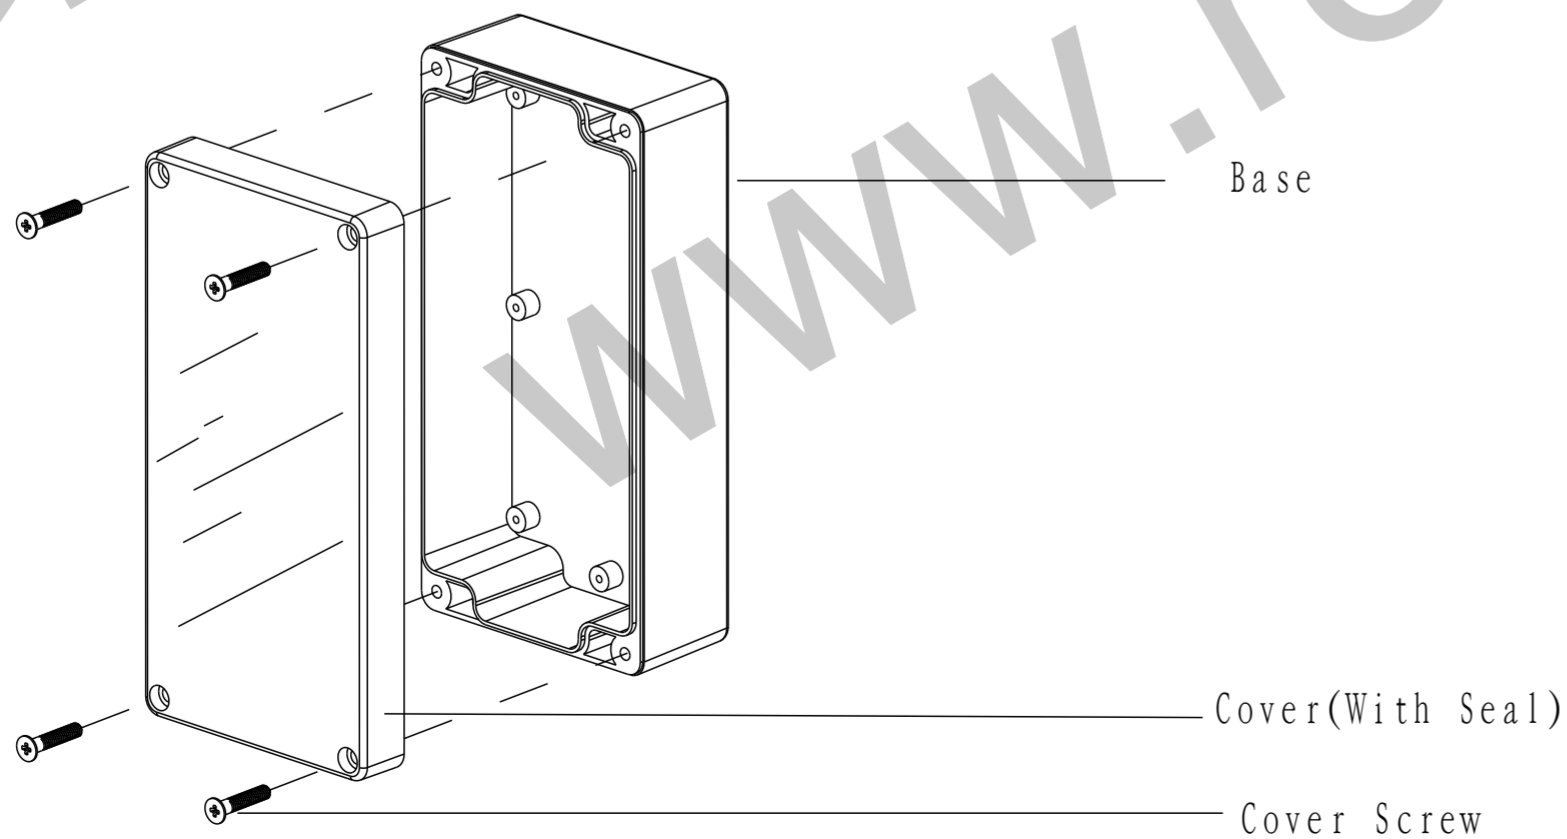

1			REVISIONS		
E.C.O.	ZONE	REV.	DESCRIPTION	DATE	BY

Top View With Removed Cover

Section View Of ASM.

Inside View Of Cover

http://www.reicon.com.cn	MATERIAL	ABS/PC	APPROVALS	DATE	北京瑞康华泰电子设备有限公司 REICON BEIJING REICON ELECTRONICS EQUIPMENT CO., LTD.
	COLOR	Beige	DRAWN	CHECKED	
DO NOT SCALE DRAWING 部分图元可能未按比例绘制	THIS DRAWING IS ONLY FOR YOUR REFERENCE 图上尺寸仅供参考, 请以实际产品为准		CUSTOMER	TITLE	
	DIMENSIONS ARE IN MILLIMETER			DWG. NO.	REV.
			1		北京瑞康华泰电子设备有限公司 REICON BEIJING REICON ELECTRONICS EQUIPMENT CO., LTD.
			1		JUNCTION BOXES
			1		DWG. NO. 01.001B/01.001S
			1		PROJECTION TYPE
			1		SHEET 1 OF 1
			1		SIZE A2