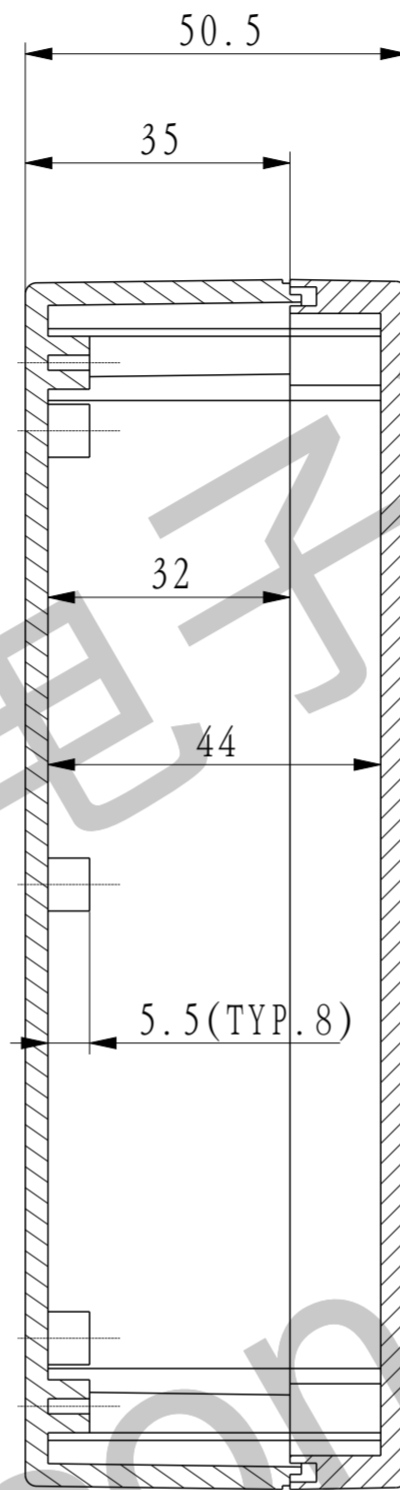

PROPRIETARY INFORMATION
 THIS DRAWING IS THE PROPERTY OF REICON ENCLOSURES.
 DISCLOSURE OR REPRODUCTION OF THE INFORMATION ON
 THIS DRAWING IS PROHIBITED WITHOUT PRIOR WRITTEN
 CONSENT OF REICON ENCLOSURES.

1			REVISIONS		
E.C.O.	ZONE	REV.	DESCRIPTION	DATE	BY

Top View With Removed Cover

Section View Of ASM.

Inside View Of Cover

http://www.reicon.com.cn	MATERIAL	ABS/PC	APPROVALS	DATE	北京瑞康华泰电子设备有限公司 REICON BEIJING REICON ELECTRONICS EQUIPMENT CO., LTD.
	COLOR	Beige	DRAWN	CHECKED	
DO NOT SCALE DRAWING 部分图元可能未按比例绘制	THIS DRAWING IS ONLY FOR YOUR REFERENCE 图上尺寸仅供参考, 请以实际产品为准		CUSTOMER	TITLE	
	DIMENSIONS ARE IN MILLIMETER			DWG. NO.	REV.
			1		北京瑞康华泰电子设备有限公司 REICON BEIJING REICON ELECTRONICS EQUIPMENT CO., LTD.
			1		JUNCTION BOXES
			1		DWG. NO. 01.001B/01.001S
			1		PROJECTION TYPE
			1		SHEET 1 OF 1
			1		SIZE A2