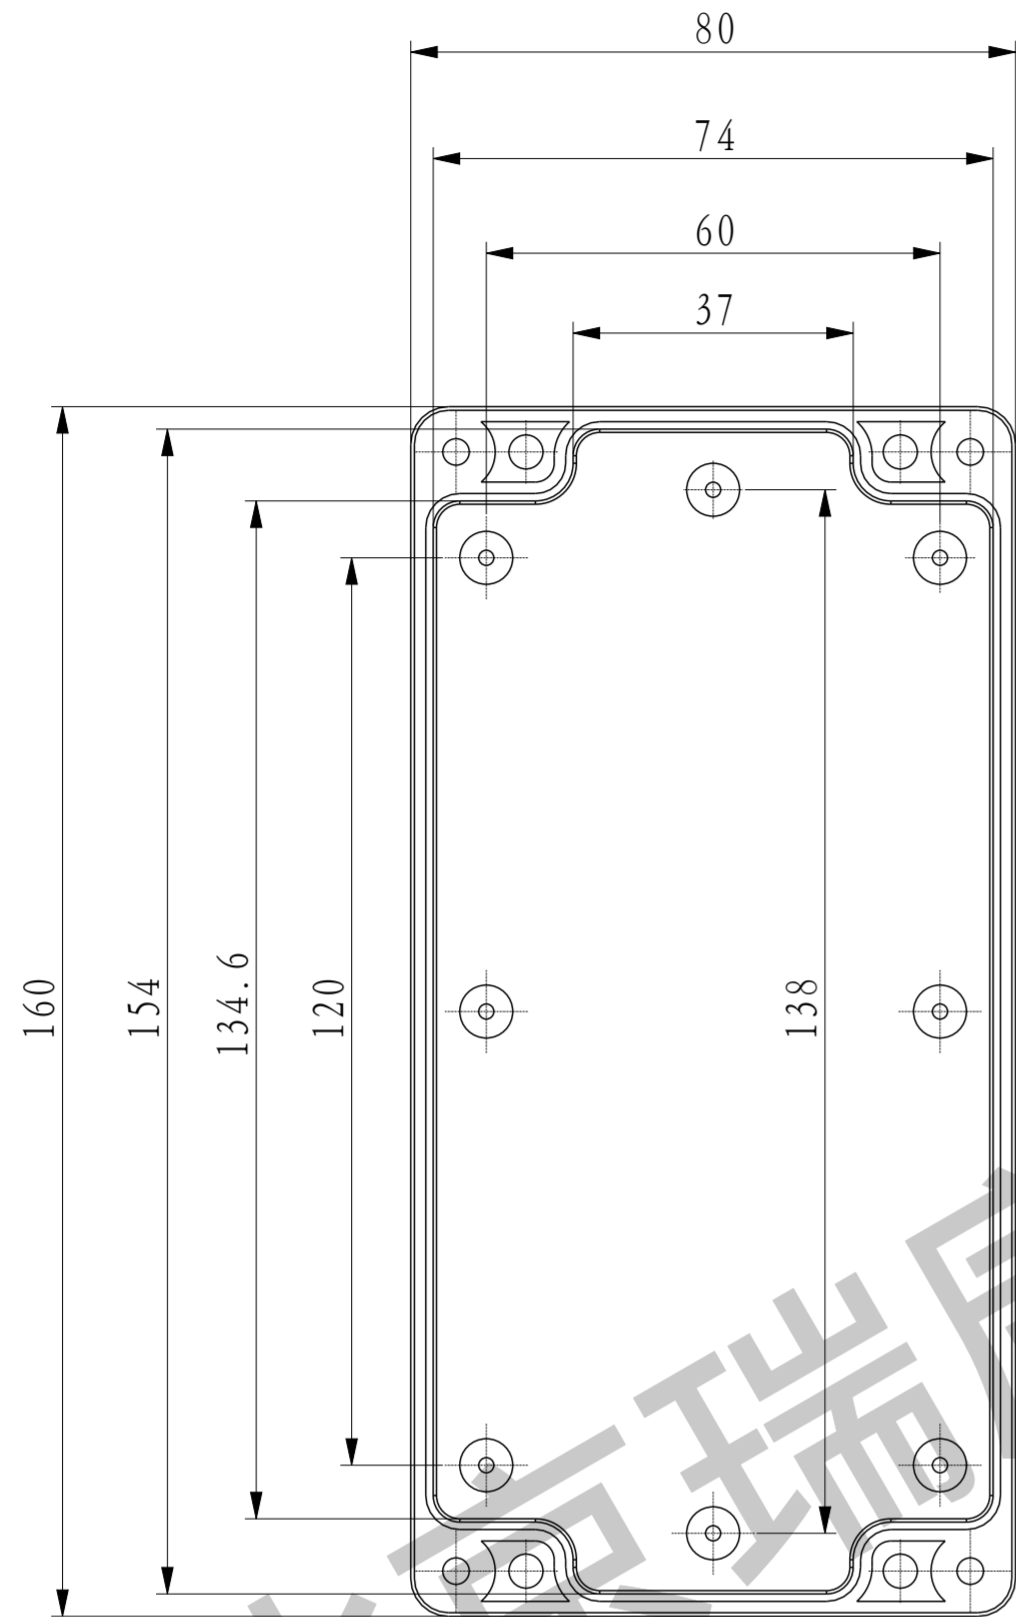

PROPRIETARY INFORMATION
 THIS DRAWING IS THE PROPERTY OF REICON ENCLOSURES.
 DISCLOSURE OR REPRODUCTION OF THE INFORMATION ON
 THIS DRAWING IS PROHIBITED WITHOUT PRIOR WRITTEN
 CONSENT OF REICON ENCLOSURES.

1			REVISIONS		
E.C.O.	ZONE	REV.	DESCRIPTION	DATE	BY

Top View With Removed Cover

Section View Of ASM.

Inside View Of Cover

http://www.reicon.com.cn	MATERIAL	ABS/PC	APPROVALS	DATE	北京瑞康华泰电子设备有限公司 REICON BEIJING REICON ELECTRONICS EQUIPMENT CO., LTD.
	COLOR	Beige	DRAWN	CHECKED	
DO NOT SCALE DRAWING 部分图元可能未按比例绘制	THIS DRAWING IS ONLY FOR YOUR REFERENCE 图上尺寸仅供参考, 请以实际产品为准		CUSTOMER	TITLE	
	DIMENSIONS ARE IN MILLIMETER			DWG. NO.	REV.
			1		北京瑞康华泰电子设备有限公司 REICON BEIJING REICON ELECTRONICS EQUIPMENT CO., LTD.
			1		JUNCTION BOXES
			1		DWG. NO. 01.001B/01.001S
			1		PROJECTION TYPE
			1		SHEET 1 OF 1
			1		SIZE A2